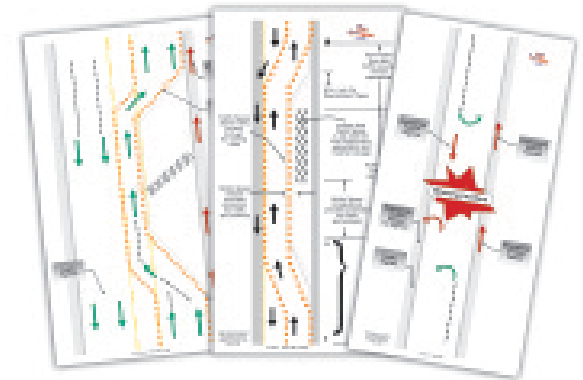

▲ TRANSPARENT HIGHWAY INCIDENTS

Mission and goal of ICS Toolbox LLC
"Ensuring that all Responders go home after the call is over!"