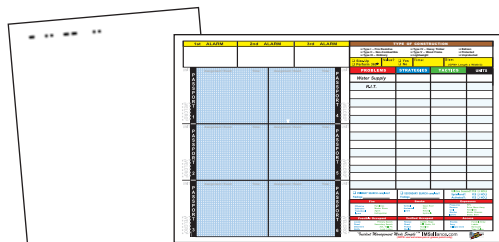

ICS Toolbox presents NIMS City a true table-top training aid.

The training resource center for implementing NIMS-ICS: training aids you can use today to instruct and teach First Responders in the 21st Century.

The NIMS City tabletop ICS training system kit provides training resources to support the instruction of ICS and emergency response planning, special events and drills for: Fire, EMS, Law Enforcement, Public Works, Emergency Management, EOC/ Unified Command, and Highway Incidents.

ICS Toolbox training aids allows first responders and support agencies the opportunity to learn and to remember the ICS process and your agencies Standard Operating Guidelines (SOG's)by providing the best hands-on ICS training aids available in the country. A training aid that your Emergency Service Organization (ESO) owns. It is your training resource for your training program.

▲ WORKSHEETS

ICS Toolbox's NIMS CITY is a great training tool for all emergency service organizations facing the new USDHS-NIMS mandates for ICS training.

ICS Toolbox Training Aids Help Prevent Death By Powerpoint!

The training resources include large tabletop illustrations that depict an urban downtown roadway, rural interstate, and airport scene on individual 4x8 foot flexible plastic boards suitable for easy transporting and easy setup for training.

Training aid appliances and devices in the ICS toolbox depict ICS titles and command names along with key ICS functional assignments which are provided to ensure "BEST Practice" development of a complete ICS organization on